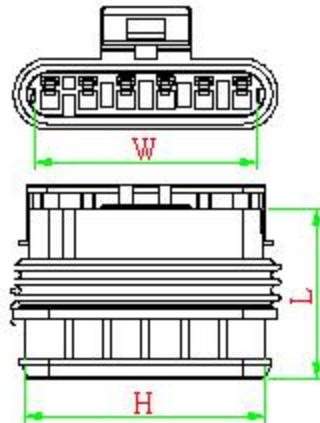

**Part Number : SC-SSA06FB**  
**Product Category : Housing Female**  
**Family Name/Series : 060[1.50mm]**  
**Material: PA66+GF**  
**Dimensions: L:26.5 W:34.45 H:37**

**Details:**